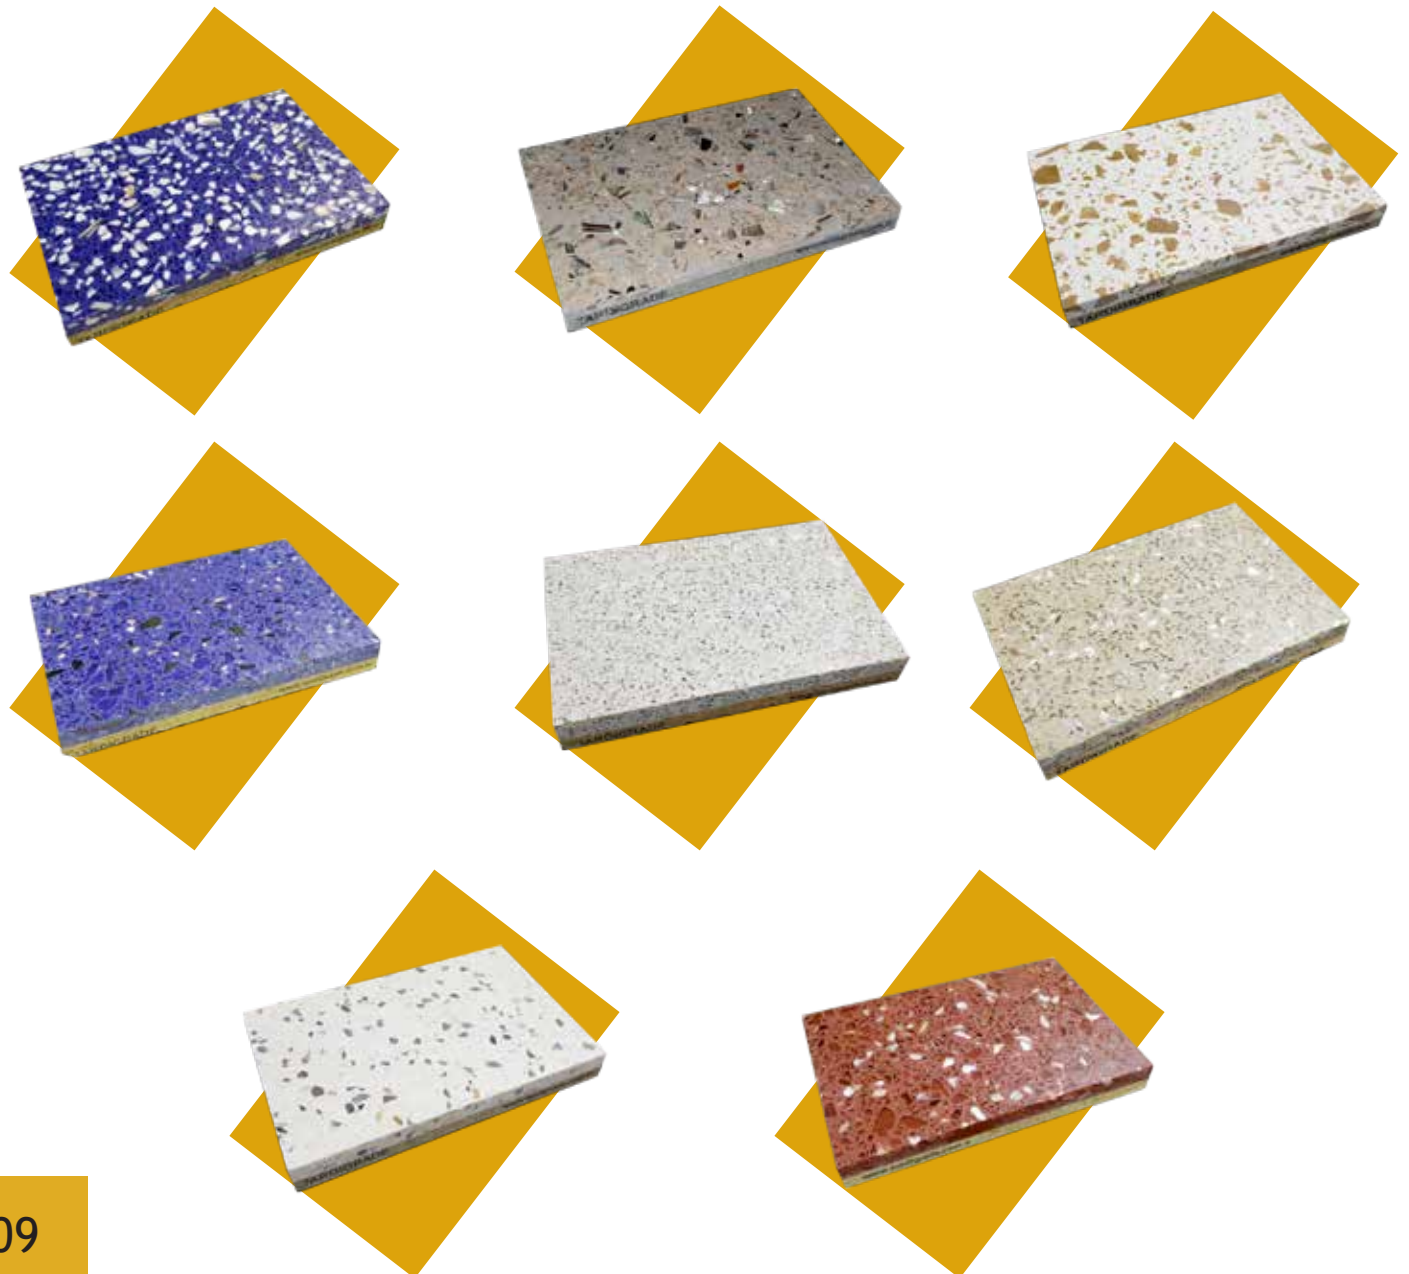

TERRAZZO SAMPLE COLLECTION