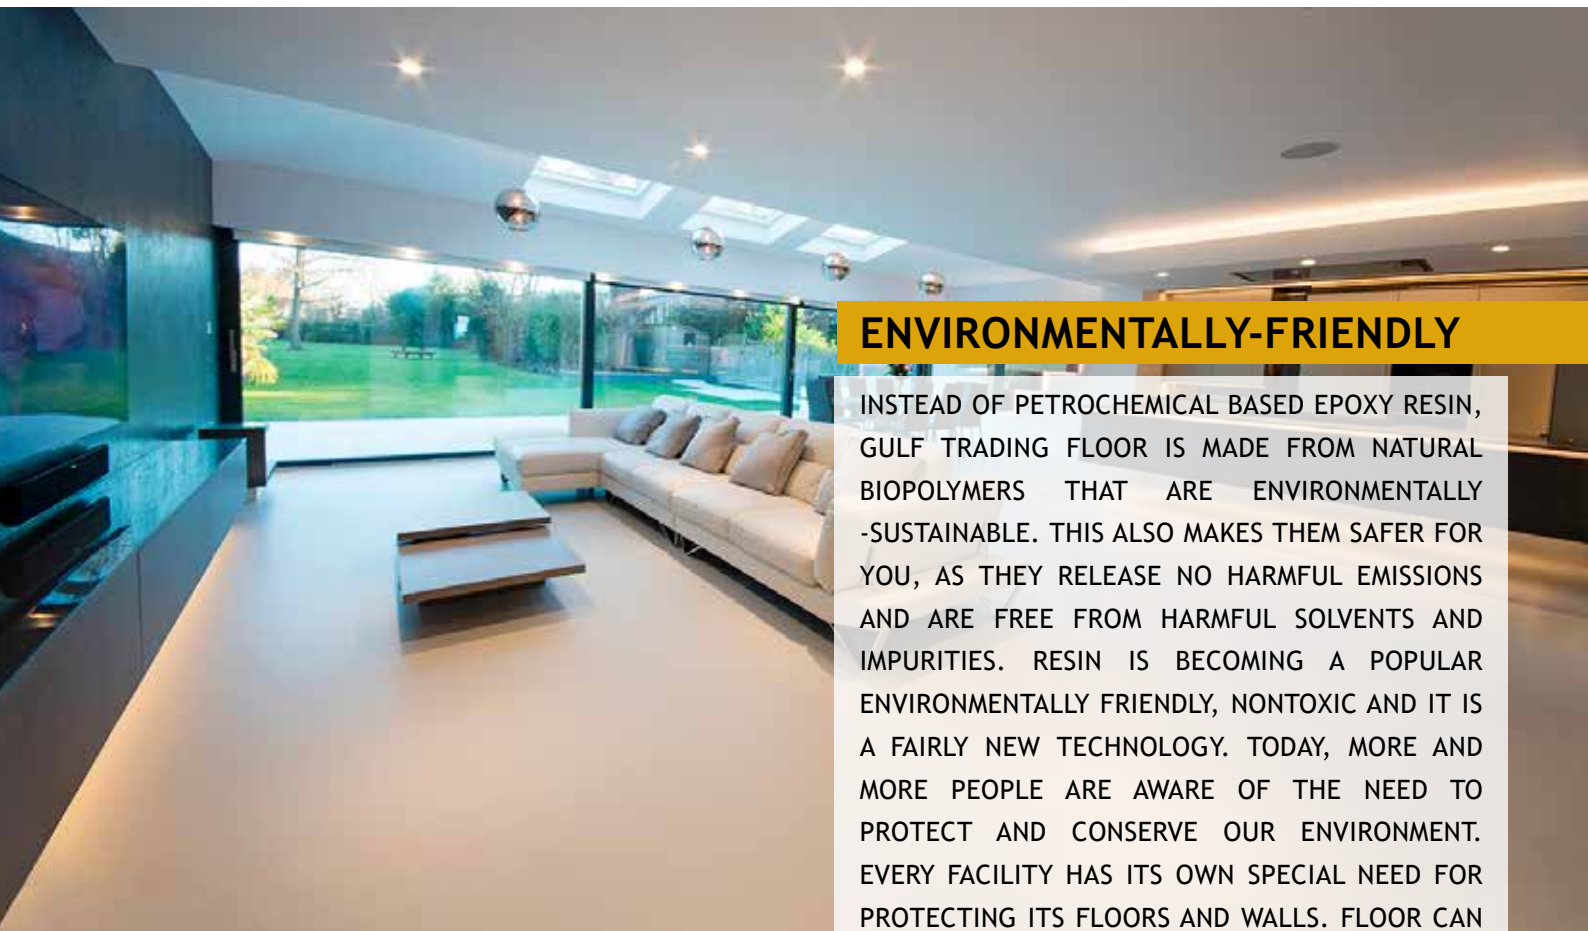

ENVIRONMENTALLY-FRIENDLY

INSTEAD OF PETROCHEMICAL BASED EPOXY RESIN, GULF TRADING FLOOR IS MADE FROM NATURAL BIOPOLYMERS THAT ARE ENVIRONMENTALLY -SUSTAINABLE. THIS ALSO MAKES THEM SAFER FOR YOU, AS THEY RELEASE NO HARMFUL EMISSIONS AND ARE FREE FROM HARMFUL SOLVENTS AND IMPURITIES. RESIN IS BECOMING A POPULAR ENVIRONMENTALLY FRIENDLY, NONTOXIC AND IT IS A FAIRLY NEW TECHNOLOGY. TODAY, MORE AND MORE PEOPLE ARE AWARE OF THE NEED TO PROTECT AND CONSERVE OUR ENVIRONMENT. EVERY FACILITY HAS ITS OWN SPECIAL NEED FOR PROTECTING ITS FLOORS AND WALLS. FLOOR CAN SOLVE THOSE PROBLEMS IN A WAY THAT IS ALSO BETTER FOR THE ENVIRONMENT.